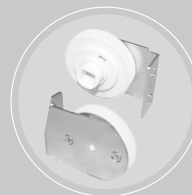

CASSETTE 100 *for roller shades*

CASSETTE 100 *for roller shades*

CORDLESS

STANDARD

FEATURES AND BENEFITS OF CASSETTE 100

- Available on standard roller and cordless shades.
- Available in five colors; white, vanilla, bronze, black and silver.
- Colors match current Cassette 120 and fabric wrap bottomrails for easy coordination.
- **NEW!** Screw on end caps to prevent the end caps from falling off during shipping.
- Reduced face dimension of 2-3/4" is less obtrusive in the window.
- Fabric inserts into the headrail same as Cassette 120.
- Easier to install in smaller window openings than the Cassette 120.
- Uses existing R-8 or R-16 Cassette brackets.
- **NEW!** Side adjust or wheel adjust bracket for cordless option.
- Sleeker profile equals less cost to fabricate than the Cassette 120.
- Convenient pack size: packed 16ft per piece - 6 pieces per box (96ft).

INTERNAL BRACKET
(R-8 & R-16 series)

EXTERNAL MOUNTING
BRACKET
ITEM #VRBKT15

SIDE ADJUST BRACKET
FOR CORDLESS SHADE.
ITEM #MT104SCSA

or

WHEEL ADJUST BRACKET
FOR CORDLESS SHADE.
ITEM #MT104WCSA