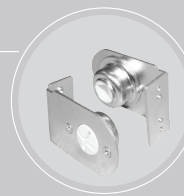

CASSETTE 100 *for roller shades*

CASSETTE 100 *for roller shades*

CORDLESS

STANDARD

FEATURES AND BENEFITS OF CASSETTE 100

- Available on standard roller and cordless shades.
- Available in five colors; white, vanilla, bronze, black and silver.
- Colors match current Cassette 120 and fabric wrap bottomrails for easy coordination.
- **NEW!** Screw on end caps to prevent the end caps from falling off during shipping.
- Reduced face dimension of 2-3/4" is less obtrusive in the window.
- Fabric inserts into the headrail same as Cassette 120.
- Easier to install in smaller window openings than the Cassette 120.
- Uses existing R-8 or R-16 Cassette brackets.
- **NEW!** Side adjust or wheel adjust bracket for cordless option.
- Sleeker profile equals less cost to fabricate than the Cassette 120.
- Convenient pack size: packed 16ft per piece - 6 pieces per box (96ft).

INTERNAL BRACKET
(R-8 & R-16 series)

EXTERNAL MOUNTING
BRACKET
ITEM #VRBKT15

SIDE ADJUST BRACKET
FOR CORDLESS SHADE.
ITEM #MT104SCSA

or

WHEEL ADJUST BRACKET
FOR CORDLESS SHADE.
ITEM #MT104WCSA