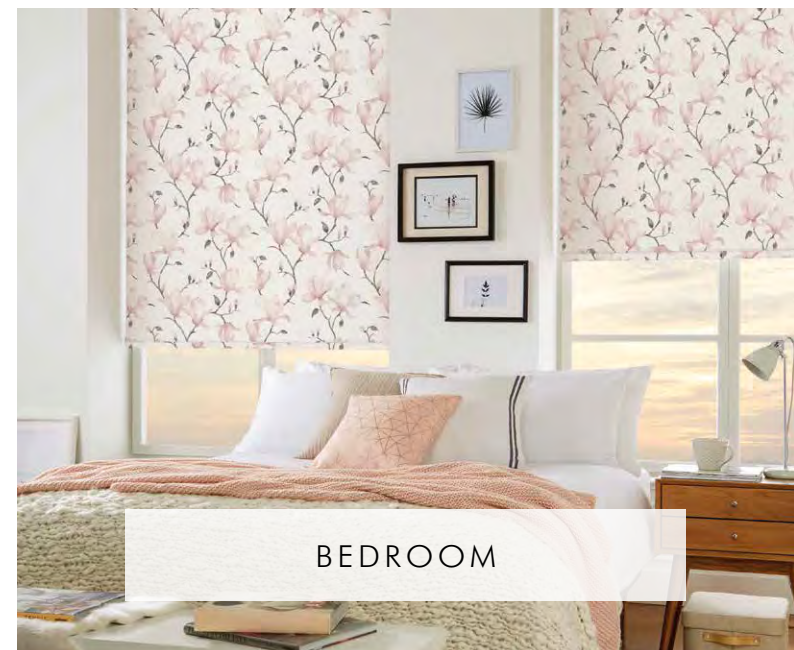

Our designers are tasked with putting together an international fabric collection so our inspiration comes from all over the world.

We research a number of sources and influences when looking at trends: trade shows for fashion, textile and interior design, blogs, social media platforms, looking at social and cultural factors so that we can gain a feel for the needs of different markets.

It's also essential to monitor the fashion runways, as the trends filter down from the catwalk to the world of interiors. This way we cover all bases and can create a collection that has something for everyone.

BEDROOM