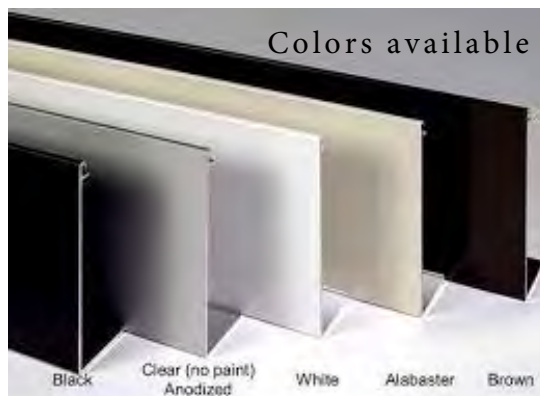

ACCESSORIES

A LITTLE BIT OF YOU

Make it your way by finishing the look. Choose a simply sleek and subtle open-roll shade.

Maybe elevate the look? Cassettes and fascias offer both beauty and function.

We offer open and closed fascias. Choose your color to coordinate or contrast your shade to your decor.

TWO BLINDS IN ONE - Dual Shades let you put two shade materials in one window. Get the best of both, offering light filtering by day and total privacy at night.

CASSETTE & FASCIA Options

Round Cassette

Square Cassette

Fascia

Colors available

Black Clear (no paint) Anodized White Alabaster Brown

Magnolia Rosa Blockout | Voile Moondust

ARGENT
COPPER
BLACK CASSETTE

FOR THE NEW KIDS

ON THE BLOCK

Bring magic and adventure into your home with our new range of children's prints, ideal for nurseries, bedrooms and play rooms. They're designed to appeal to your little ones and make you smile too!