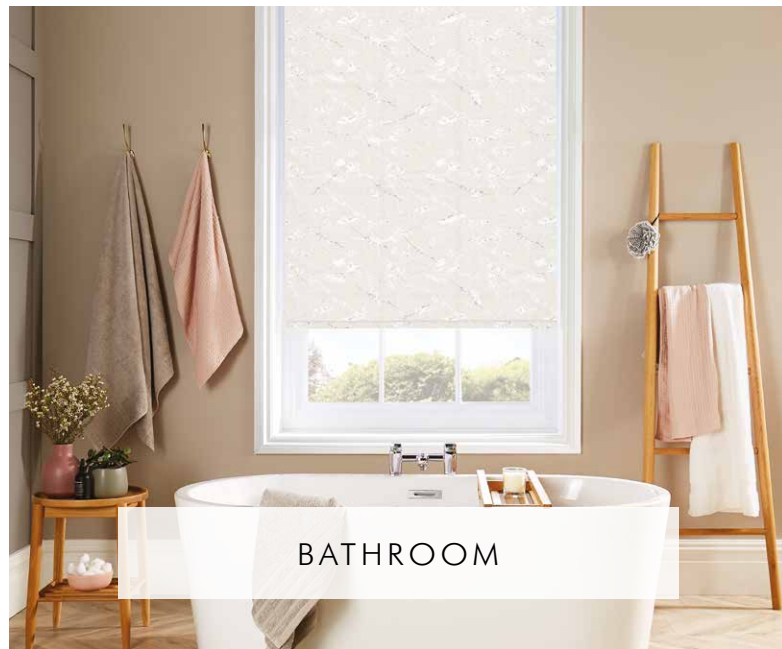

BOTANICAL

GLOBAL INFLUENCE

JAPANDI

MID-CENTURY MODERN

LOUNGE

INSPIRATION

— INTERIOR TRENDS —

BATHROOM