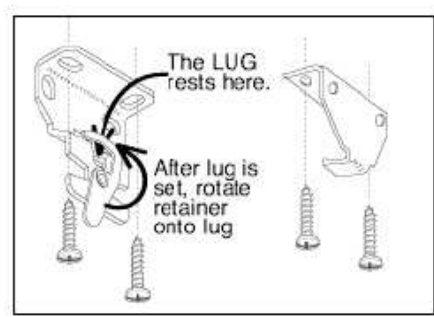

R-Series Installation

1. MOUNT THE BRACKETS.

If the clutch is on the right end of the shade, attach the brackets to the window frame, window molding, wall or ceiling, as shown below. If the clutch is on the left end of the shade, reverse the bracket positions, left for right.

TO THE INSIDE OF THE WINDOW FRAME

TO THE WALL OR TO THE FRONT OF THE WINDOW MOLDING

TO THE CEILING OR TO THE TOP OF THE WINDOW FRAME

2. INSTALL THE SHADE.

- a. Push the clutch straight onto the blade of its bracket. The bottom of the clutch should always point straight down.
- b. Lower the lug of the end plug onto the "V" of its bracket. The roller should fit in the brackets securely, with just a little play. Rotate the riveted retainer portion to lock the lug in position.