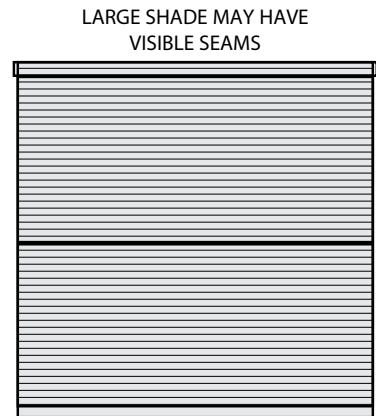

Fig. 2

- Ordered shades that are larger (both width-wise and height-wise) than the maximum fabric width will be made with a visible seam. (Fig. 3). This only applies to fabrics that can be turned width for height (railroaded).

Fig. 3

FEATURES AND OPTIONS

DESIGN OPTIONS - ROLLER

PLAIN HEMS

With plain hems, the fabric wrapped bottom rail is the bottom of the shade.

Plain hems are often the preferred way to finish the bottom of the shade when it is important to minimize light leakage on inside mounted applications. Decorative hems, particularly styles like Florence and Chalet, can leave light gaps between the sill and the trim even when the shade is in the fully lowered position.