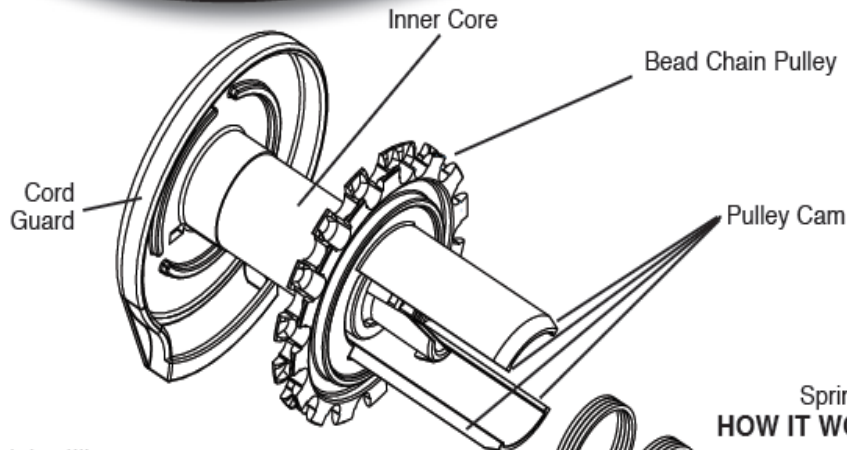

3. INSTALL THE TENSION DEVICE

See page R30 for details

4. USE THE CONTROL CORD TO OPERATE THE SHADE.

Pulling gently on the cord in one direction raises the shade; pulling it in the other direction lowers it.

On shades where the fabric rolls against the window, the front cord does the raising. On shades where the fabric rolls toward the room, the rear cord does the raising.

5. ATTACH STOPS TO A CONTROL CORD THAT'S MADE OF BEAD CHAIN.

RollEase®

Technology inside the Skyline™ clutch

A clutch utilizes a wrap spring which can either be tightened or loosened on an inner core. Push on one side of the spring tang and the spring diameter decreases locking the clutch and preventing any movement. Push the tang on the other side and the spring opens, allowing free movement.