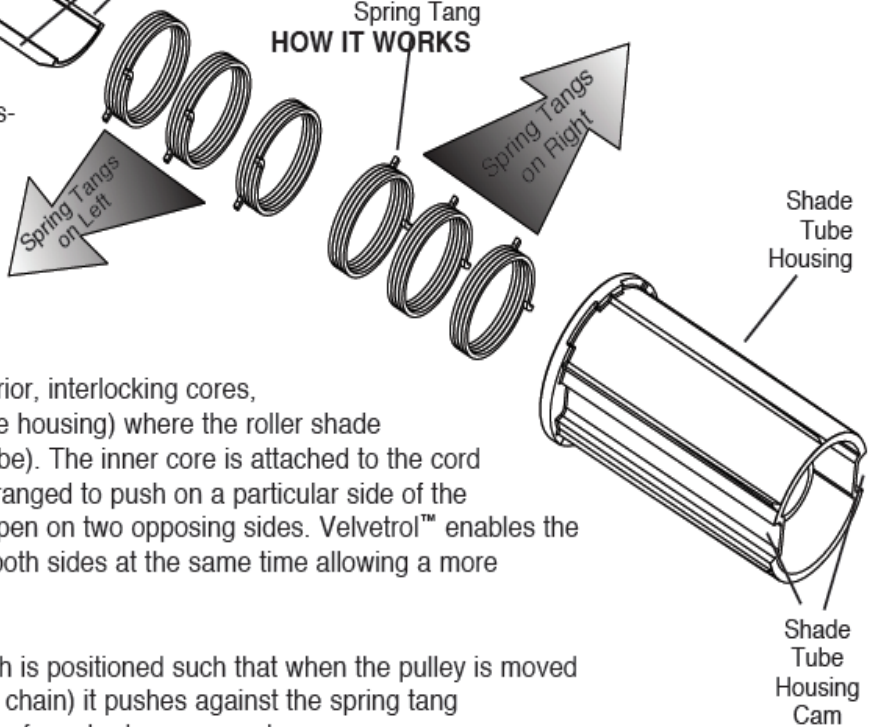

RollEase®

Technology inside the Skyline™ clutch

A clutch utilizes a wrap spring which can either be tightened or loosened on an inner core. Push on one side of the spring tang and the spring diameter decreases locking the clutch and preventing any movement. Push the tang on the other side and the spring opens, allowing free movement.

HOW IT WORKS

The clutch is divided into two separate interior, interlocking cores, the first of which on the outside (shade tube housing) where the roller shade tube is attached (fabric is rolled onto the tube). The inner core is attached to the cord guard. Both cores have cams which are arranged to push on a particular side of the spring tang. With Velvetrol™, this core is open on two opposing sides. Velvetrol™ enables the spring tangs to apply a balanced force on both sides at the same time allowing a more smooth and even distribution of forces.