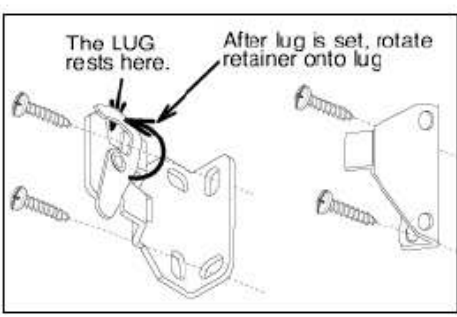

R-Series Installation

1. MOUNT THE BRACKETS.

If the clutch is on the right end of the shade, attach the brackets to the window frame, window molding, wall or ceiling, as shown below. If the clutch is on the left end of the shade, reverse the bracket positions, left for right.

TO THE INSIDE OF THE WINDOW FRAME

TO THE WALL OR TO THE FRONT OF THE WINDOW MOLDING

TO THE CEILING OR TO THE TOP OF THE WINDOW FRAME

2. INSTALL THE SHADE.

- a. Push the clutch straight onto the blade of its bracket. The bottom of the clutch should always point straight down.
- b. Lower the lug of the end plug onto the "V" of its bracket. The roller should fit in the brackets securely, with just a little play. Rotate the riveted retainer portion to lock the lug in position.