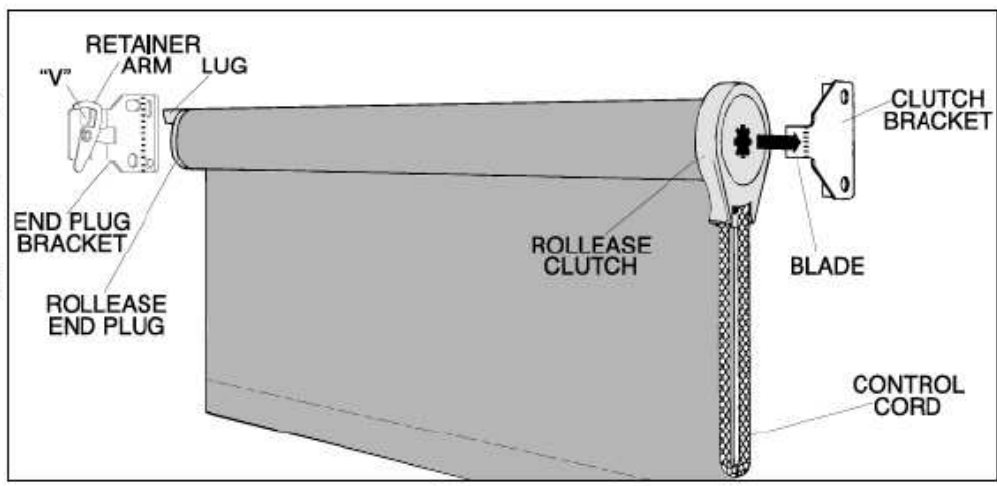

TO THE INSIDE OF THE WINDOW FRAME

TO THE WALL OR TO THE FRONT OF THE WINDOW MOLDING

TO THE CEILING OR TO THE TOP OF THE WINDOW FRAME

2. INSTALL THE SHADE.

- a. Push the clutch straight onto the blade of its bracket. The bottom of the clutch should always point straight down.
- b. Lower the lug of the end plug onto the "V" of its bracket. The roller should fit in the brackets securely, with just a little play. Rotate the riveted retainer portion to lock the lug in position.