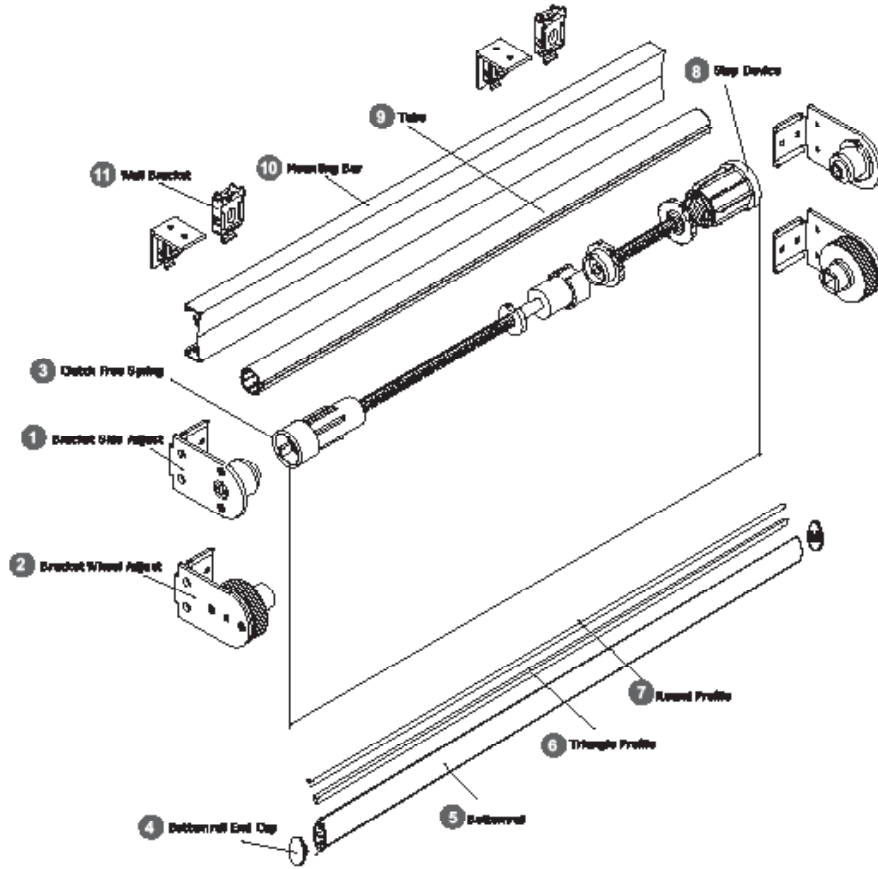

CORDLESS ROLLER SHADE WITH MOUNTING BAR