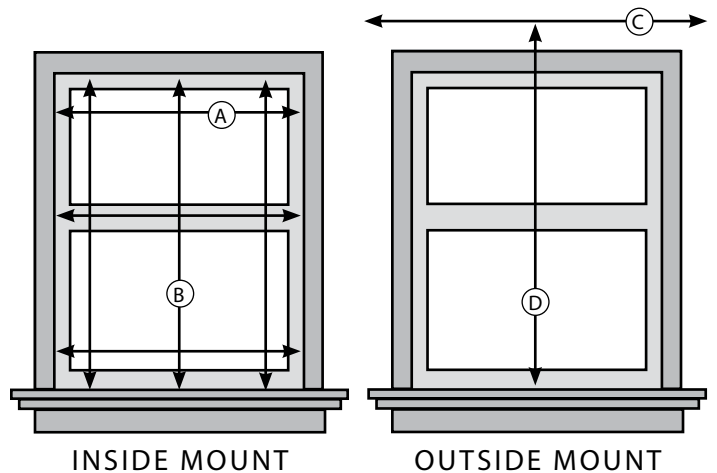

STANDARD MOUNTING REQUIREMENTS

Minimum Mounting Depth	5/8"
Flush Mount	2"
Minimum Flat Vertical Surface	5/8" x 1 3/8"

Cassette size will be determined by your fabricator unless otherwise specified.

MOUNTING REQ. WITH CASSETTE

Minimum Mounting Depth	2 1/4"
Flush Mount	4"
Minimum Flat Vertical Surface	3 3/4"

NOTE: Minimum mounting and flush mount depth varies with the diameter of the fabric and cassette sizes.

INSTALLATION BRACKETS

Traditional brackets are used without the cassette. These brackets come with a custom flag locking mechanism to ensure a sturdy hold on your shade. Cassette brackets are spring clips which provide the option of a mount from the top or back of the cassette. Fascia brackets are box brackets.

MEASURING INSTRUCTIONS

INSIDE MOUNT

Use a steel tape to measure the opening width **A** at three different places, and use the narrowest dimension when ordering. Be exact! The factory will make the shade 1/8" narrower so it will not rub against the window casing. Measure the height **B** of the window from the top (Soffit) down to the sill.

OUTSIDE MOUNT

Use a steel tape to measure the exact width **C** and height **D** of the area to be covered. It is recommended that the shades overlap the window by at least 1/2" on each side. When installation has no sill, allow the shade to overlap the bottom of the window casing by at least 1/2". Shade fabric will measure the width and height indicated on the order form.