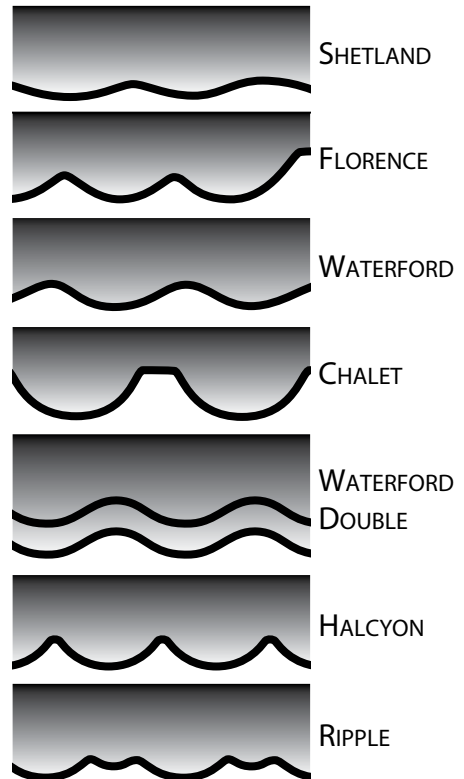

DECORATIVE HEMS

In addition to plain hems (Fig. 4a), there are seven decorative hem styles offered to enhance the appearance of the bottom of the shade. These decorative styles (Fig. 4b), are available for all fabrics with few exceptions.

PLAIN HEM
Heat Sealed

Fig. 4a

Fig. 4b

FEATURES AND OPTIONS CONTINUED

TRIMS

Decorative trims are available to accompany a plain or decorative hem. Colors are available to coordinate with the whole fabric collection. (This option is not available for screen patterns such as Siena, Lauren, Lumen, Terra, NordicScreen and Elegance.)