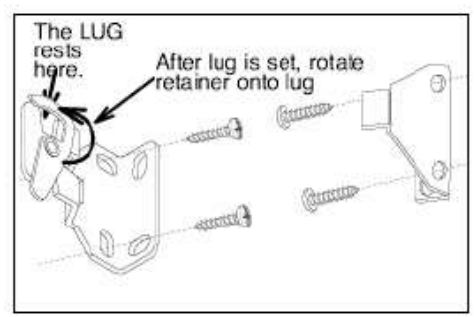

R-Series Installation

1. MOUNT THE BRACKETS.

If the clutch is on the right end of the shade, attach the brackets to the window frame, window molding, wall or ceiling, as shown below. If the clutch is on the left end of the shade, reverse the bracket positions, left for right.

TO THE INSIDE OF THE WINDOW FRAME

TO THE WALL OR TO THE FRONT OF THE WINDOW MOLDING

TO THE CEILING OR TO THE TOP OF THE WINDOW FRAME

2. INSTALL THE SHADE.

- a. Push the clutch straight onto the blade of its bracket. The bottom of the clutch should always point straight down.
- b. Lower the lug of the end plug onto the "V" of its bracket. The roller should fit in the brackets securely, with just a little play. Rotate the riveted retainer portion to lock the lug in position.