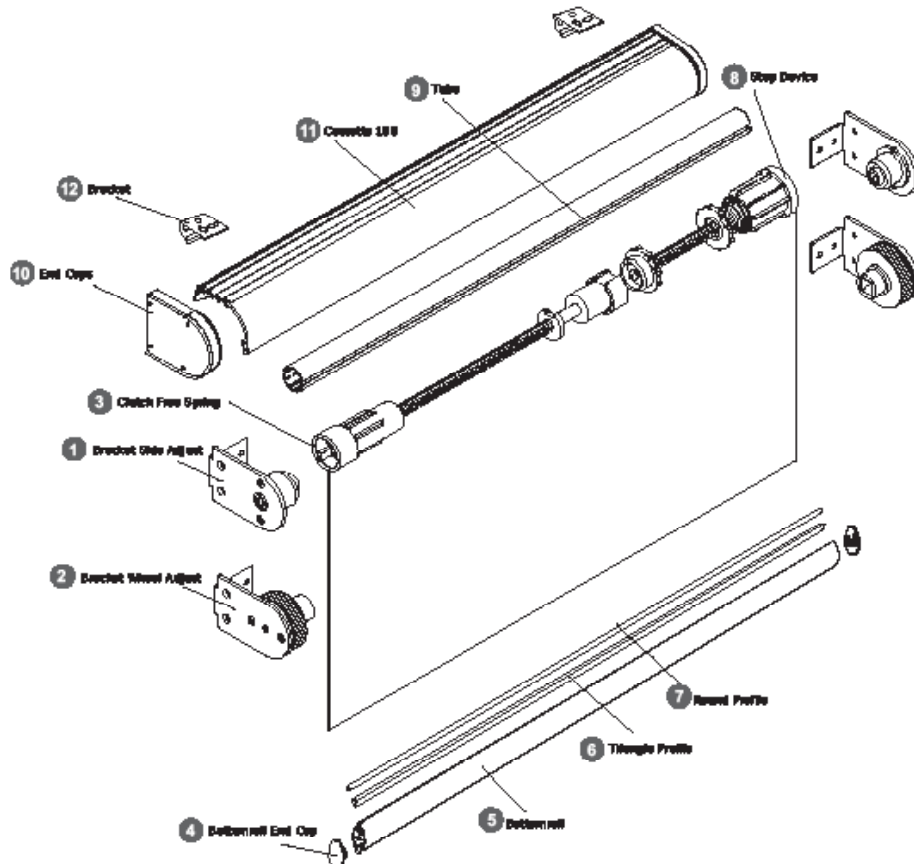

CORDLESS ROLLER SHADE WITH CASSETTE