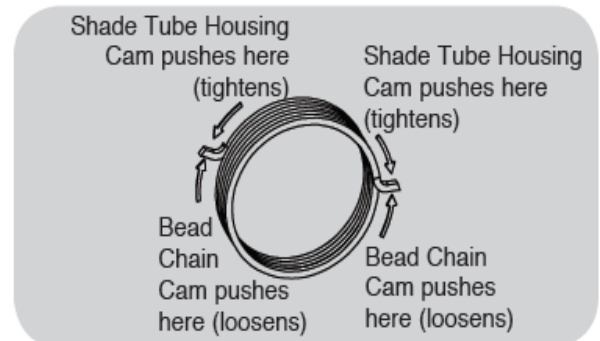

RollEase®

Technology inside the Skyline™ clutch

A clutch utilizes a wrap spring which can either be tightened or loosened on an inner core. Push on one side of the spring tang and the spring diameter decreases locking the clutch and preventing any movement. Push the tang on the other side and the spring opens, allowing free movement.

HOW IT WORKS

The clutch is divided into two separate interior, interlocking cores, the first of which on the outside (shade tube housing) where the roller shade tube is attached (fabric is rolled onto the tube). The inner core is attached to the cord guard. Both cores have cams which are arranged to push on a particular side of the spring tang. With Velvetrol™, this core is open on two opposing sides. Velvetrol™ enables the spring tangs to apply a balanced force on both sides at the same time allowing a more smooth and even distribution of forces.

- The pulley has a cam on both sides which is positioned such that when the pulley is moved in either direction (by pulling on the bead chain) it pushes against the spring tang opening the springs diameter and allowing free shade movement.
- Release the bead chain and the spring automatically returns to its original, closed shape, locking the shade in position.
- The shade tube housing has a cam positioned so that the force of the hanging shade pushes on the side of the spring tang locking it to the inner core. The weight of the shade helps keep the shade locked. The more weight on the shade, the tighter the spring locks.